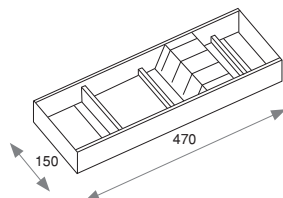

Finition/Finishing	Emballage/Packaging	Cod.
Gris anthracite/Anthracite grey 	1 UN	3069335

Acier et bois/Steel and wood