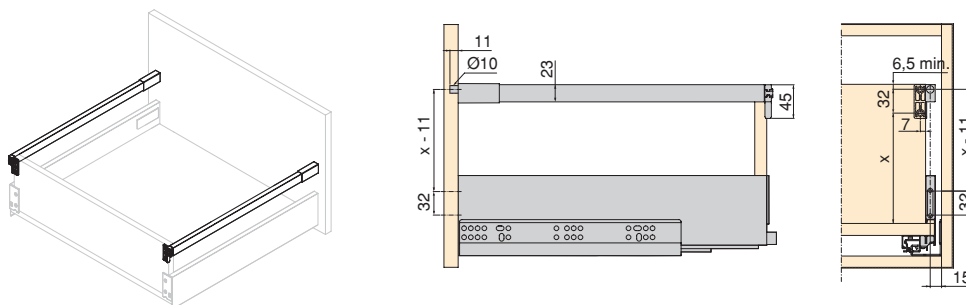

Paire de tringles de rehausse pour tiroir de cuisine et salle de bain
Set of gallery rails for kitchen and bathroom drawers

Profondeur/Depth	Finition/Finishingn	Emballage/Packaging	Cod.
270	Blanc/White	☐ 20 JEU/SET	3110612
300	Blanc/White	☐ 20 JEU/SET	3110112
350	Blanc/White	☐ 20 JEU/SET	3110212
400	Blanc/White	☐ 20 JEU/SET	3110312
450	Blanc/White	☐ 20 JEU/SET	3110412
500	Blanc/White	☐ 20 JEU/SET	3110512
300	Gris/Grey	☒ 20 JEU/SET	3110125
350	Gris/Grey	☒ 20 JEU/SET	3110225
400	Gris/Grey	☒ 20 JEU/SET	3110325
450	Gris/Grey	☒ 20 JEU/SET	3110425
500	Gris/Grey	☒ 20 JEU/SET	3110525
270	Gris anthracite/Anthracite grey	☒ 20 JEU/SET	3110635
300	Gris anthracite/Anthracite grey	☒ 20 JEU/SET	3110135
350	Gris anthracite/Anthracite grey	☒ 20 JEU/SET	3110235
400	Gris anthracite/Anthracite grey	☒ 20 JEU/SET	3110335
450	Gris anthracite/Anthracite grey	☒ 20 JEU/SET	3110435
500	Gris anthracite/Anthracite grey	☒ 20 JEU/SET	3110535

Acier/Steel

Support avant de la main courante avec vis de tiroir
Front hooks for drawer railing with screw mounting for drawers

Finition/Finishingn	Emballage/Packaging	Cod.
Gris/Grey ☒	200 UN	3110021

Plastique/Plastic