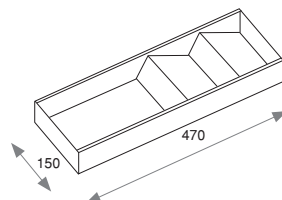

Finition/Finishing	Emballage/Packaging	Cod.
Gris anthracite/Anthracite grey 	1 UN	3069235

Acier et bois/Steel and wood

Porte-couteaux Orderbox 150x470 pour tiroir
Knife holder Orderbox 150x470 for drawer