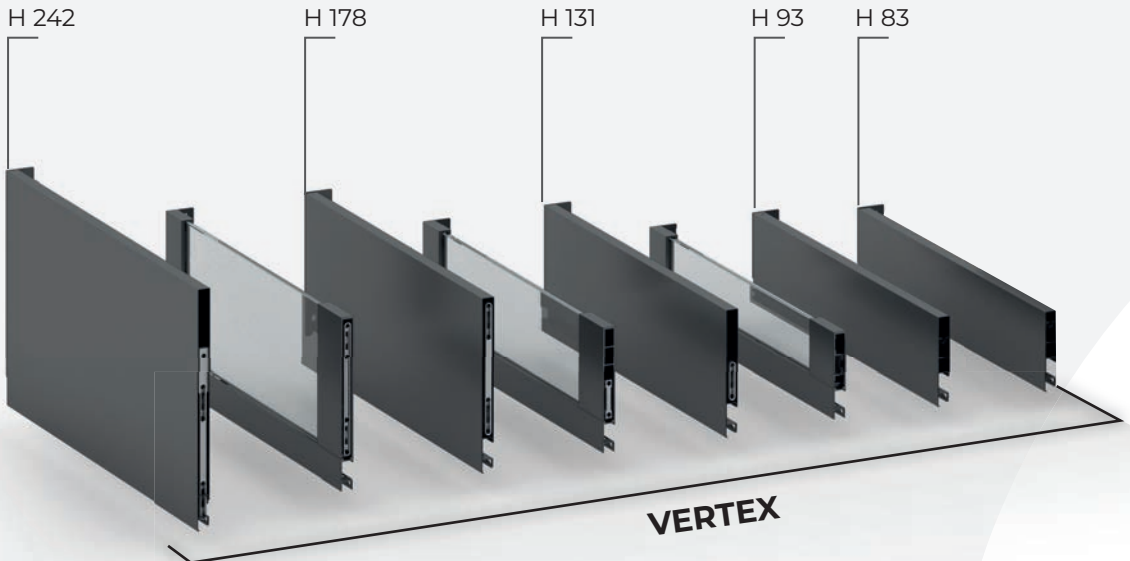

Compatibility in table tops. Same drawer bottom dimensions. Interchangeability advantage in the industry. 6 depth measurements. 5 in height. 3 finishes. Possibility of using two different depths of 16 and 18 mm.