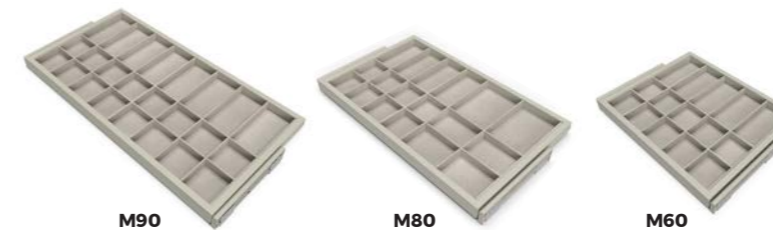

B	Finishing	Quantity	Cod.
483 (M60)	Textured stone color painted	1	7028654
683 (M80)	Textured stone color painted	1	7028754
783 (M90)	Textured stone color painted	1	7028854

Steel

Hack wire shoe rack kit for wardrobes

Kit porte-chaussures métallique Hack pour armoires // Draad schoenenrek kit Hack voor garderobekasten