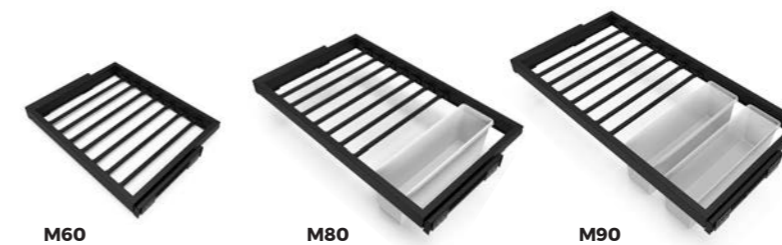

B	Finishing	Quantity	Cod.
483 (M60)	Textured black painted	1	7029254
683 (M80)	Textured black painted	1	7029354
783 (M90)	Textured black painted	1	7029454

Steel