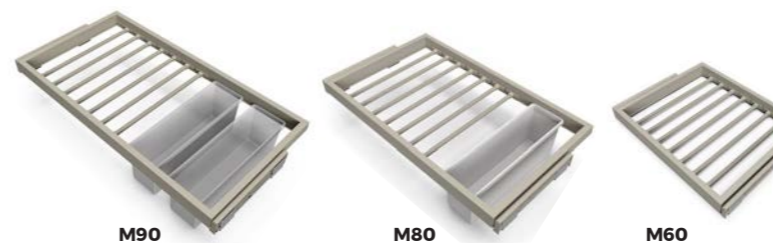

B	Finishing	Quantity	Cod.
483 (M60)	Textured stone color painted	1	7029254
683 (M80)	Textured stone color painted	1	7029354
783 (M90)	Textured stone color painted	1	7029454

Steel