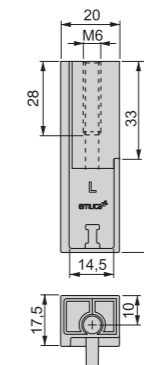

Luxe wardrobe rail support set

Juego de soportes para barra para armario Luxe // Set di supporti per barra da armadio Luxe

Finishing	Quantity	Cod.
Textured black painted	10	7102054
Zamak