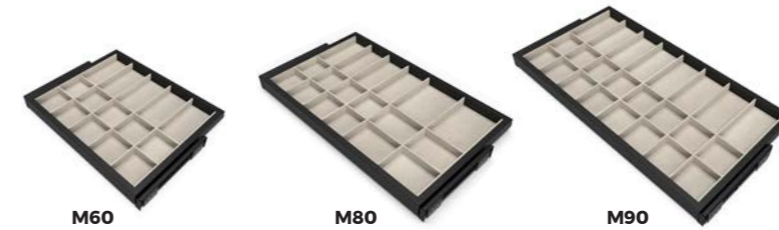

B	Finishing	Quantity	Cod.
483 (M60)	Textured black painted	1	7028654
683 (M80)	Textured black painted	1	7028754
783 (M90)	Textured black painted	1	7028854

Steel

Hack wire shoe rack kit for wardrobes

Kit porte-chaussures métallique Hack pour armoires // Draad schoenenrek kit Hack voor garderobekasten