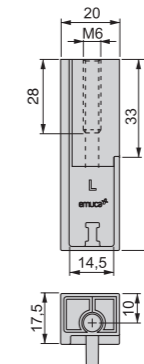

Luxe wardrobe rail set

Jeu de supports de barre d'armoire Luxe // Luxe kleerkast railhouder set

Finishing	Quantity	Cod.
Stone color painted	10	7102049
Zamak